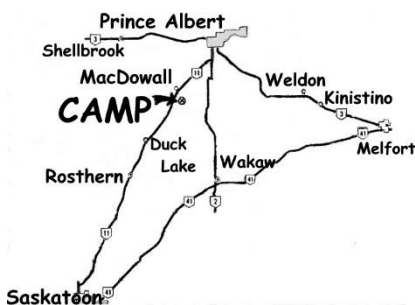

“Draw nigh to God, and he will draw nigh to you.” James 4:8

This year's speakers include:
Bro. William Branham by way of tape
Bro. Nathan Bryant
Bro. Ron Lilly

FOR MORE INFORMATION contact:

Weldon Christian Tabernacle
c/o Bro. Paul Derksen
Box 766
Kinistino, SK S0J-1H0